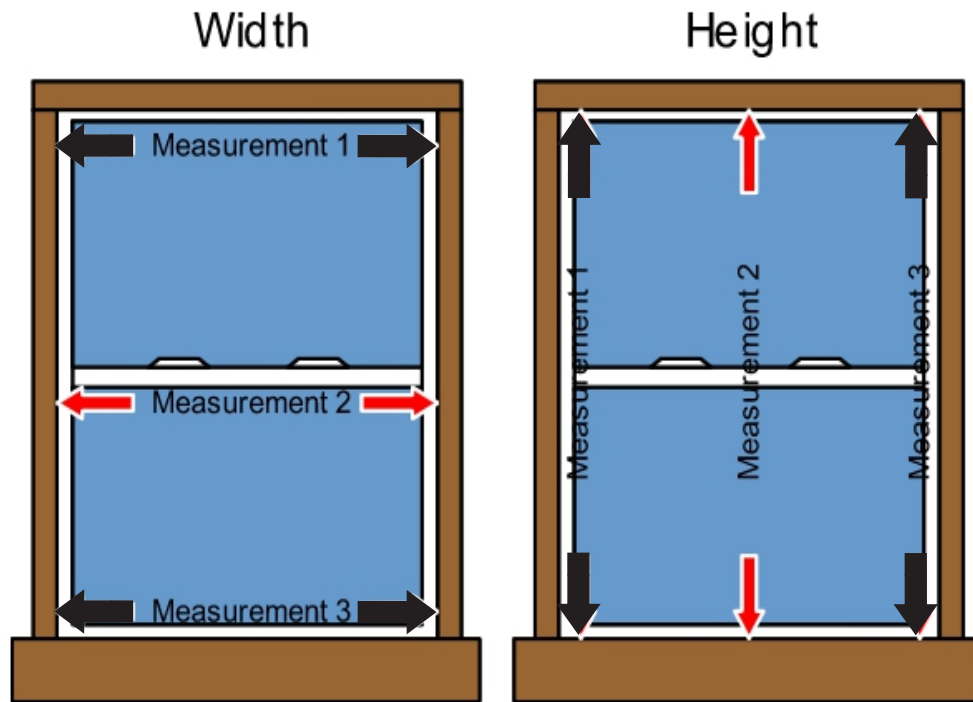

Double Hung with Grids
Grids Can Be In One
or Both Sashes

Double Hung with Arch Top
Two Windows
Arch Top Priced Separately

Picture Window
"Fixed Unit" Doesn't Operate

Three Section Horizontal Slider
Left and Right Side Operate- Center is "Fixed"

Sliding Glass Door

Round Picture Window

Octagonal Picture Window

Half Round Window

Triangles
Trapezoids
Architectural
Specialty Shapes

Solar Screen Option

Serving Homeowners Since the 70's

Energy Saving Products Co. LLC
www.energysavingproductsusa.com
Call 512-298-5544

STEPS:

- 1- Don't Worry
- 2- You don't need to take 3 measurements, that's for us to do if you decide to get new windows. You can simply use measurements 2 (with the red arrows) in the image above
- 3- Measure from the inside of your home
- 4- For consistency and an accurate quote, measure and record "Width" first
- 5- DON'T measure just the glass area! Measure from the point where the window actually meets the wall, side to side (width) and top to bottom (height)
- 6- Sometimes two windows are attached to each other (see image directly below) in a single opening. In this case measure and price as 2 individual windows as outlined in red.