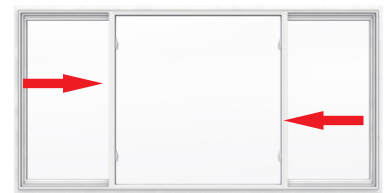

Double Hung with Grids
Grids Can Be In One
or Both Sashes

Double Hung with Arch Top
Two Windows
Arch Top Priced Separately

Picture Window
"Fixed Unit" Doesn't Operate

Three Section Horizontal Slider
Left and Right Side Operate- Center is "Fixed"

Double Hung

Doesn't Move

Fixed Lite Picture Window

Cranks Out

Casement

Slides Side to Side

Double Slider

Center is Fixed Sides Slide to Middle