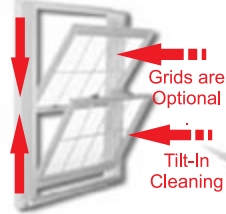

Double Hung with Grids
Grids Can Be In One
or Both Sashes

Double Hung with Arch Top
Two Windows
Arch Top Priced Separately

Picture Window
"Fixed Unit" Doesn't Operate

Three Section Horizontal Slider
Left and Right Side Operate- Center is "Fixed"

We offer a full line of Bay Window, Bow Window, Operational "Round Top" Windows, Octagonal Windows, Round Windows, French Doors and More!
Call or Email for Information and Pricing.

If, after completing your personal quote, you feel that your project is within your budget we will be happy to have one of our staff (NO commission salesmen) come by and show you a sample and verify measurement.

Double Hung

Doesn't Move

Fixed Lite Picture Window

Cranks Out

Casement

Slides Side to Side

Double Slider

Center is Fixed Sides Slide to Middle